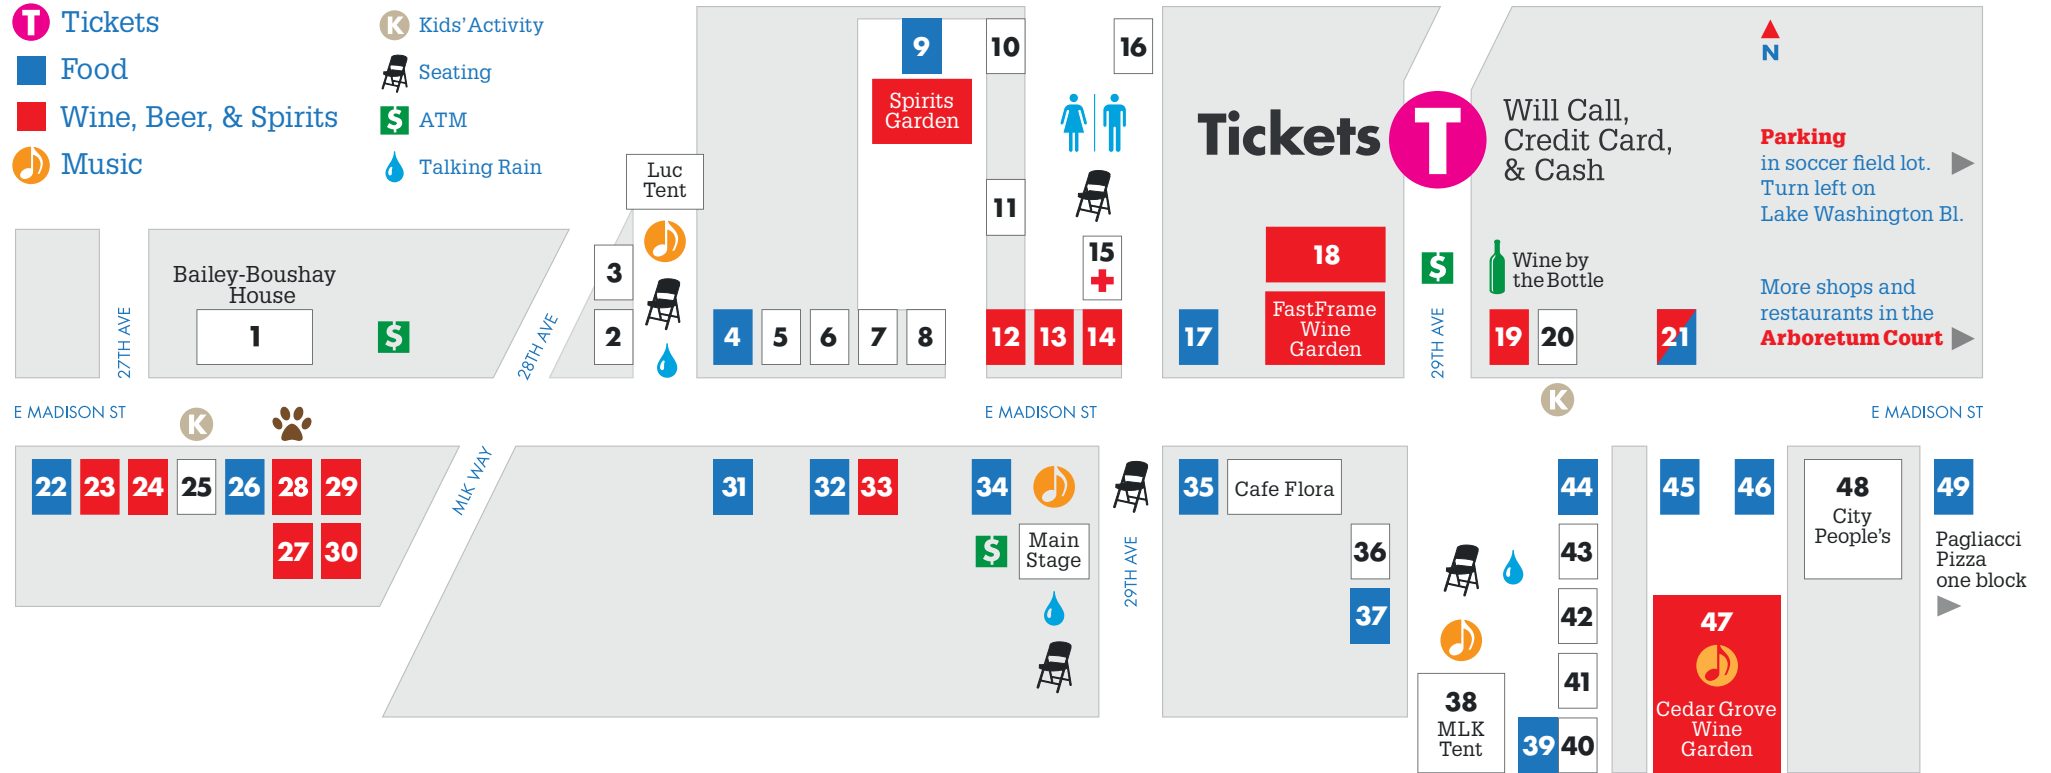

Liquor

One tasting per wine ticket. Tickets sold in packs of 10.

Spirits Garden

BroVo Spirits
Sidetrack Distillery
SoDo Spirits

12–Forgeron Cellars

13–Zero One Vintners

14–Wilridge Winery

18–FastFrame Wine Garden

33–Swiftwater Cellars

47–Cedar Grove Wine Garden

Elysian Brewery
Garagiste Wine
Mark Ryan Winery

T Tickets

F Food

W Wine, Beer, & Spirits

M Music

K Kids' Activity

S Seating

\$ ATM

T Talking Rain

Food & Activities

1 Bailey-Boushay House

2 French Truly

3 Seattle Met

4 Luc

5 Red Ticking

6 Istina

7 Maison Luxe

8 Fury

9 Araya's Place Thai Vegan

10 Honey Skin Spa

11 Lila Yoga

12 Lavender Heart